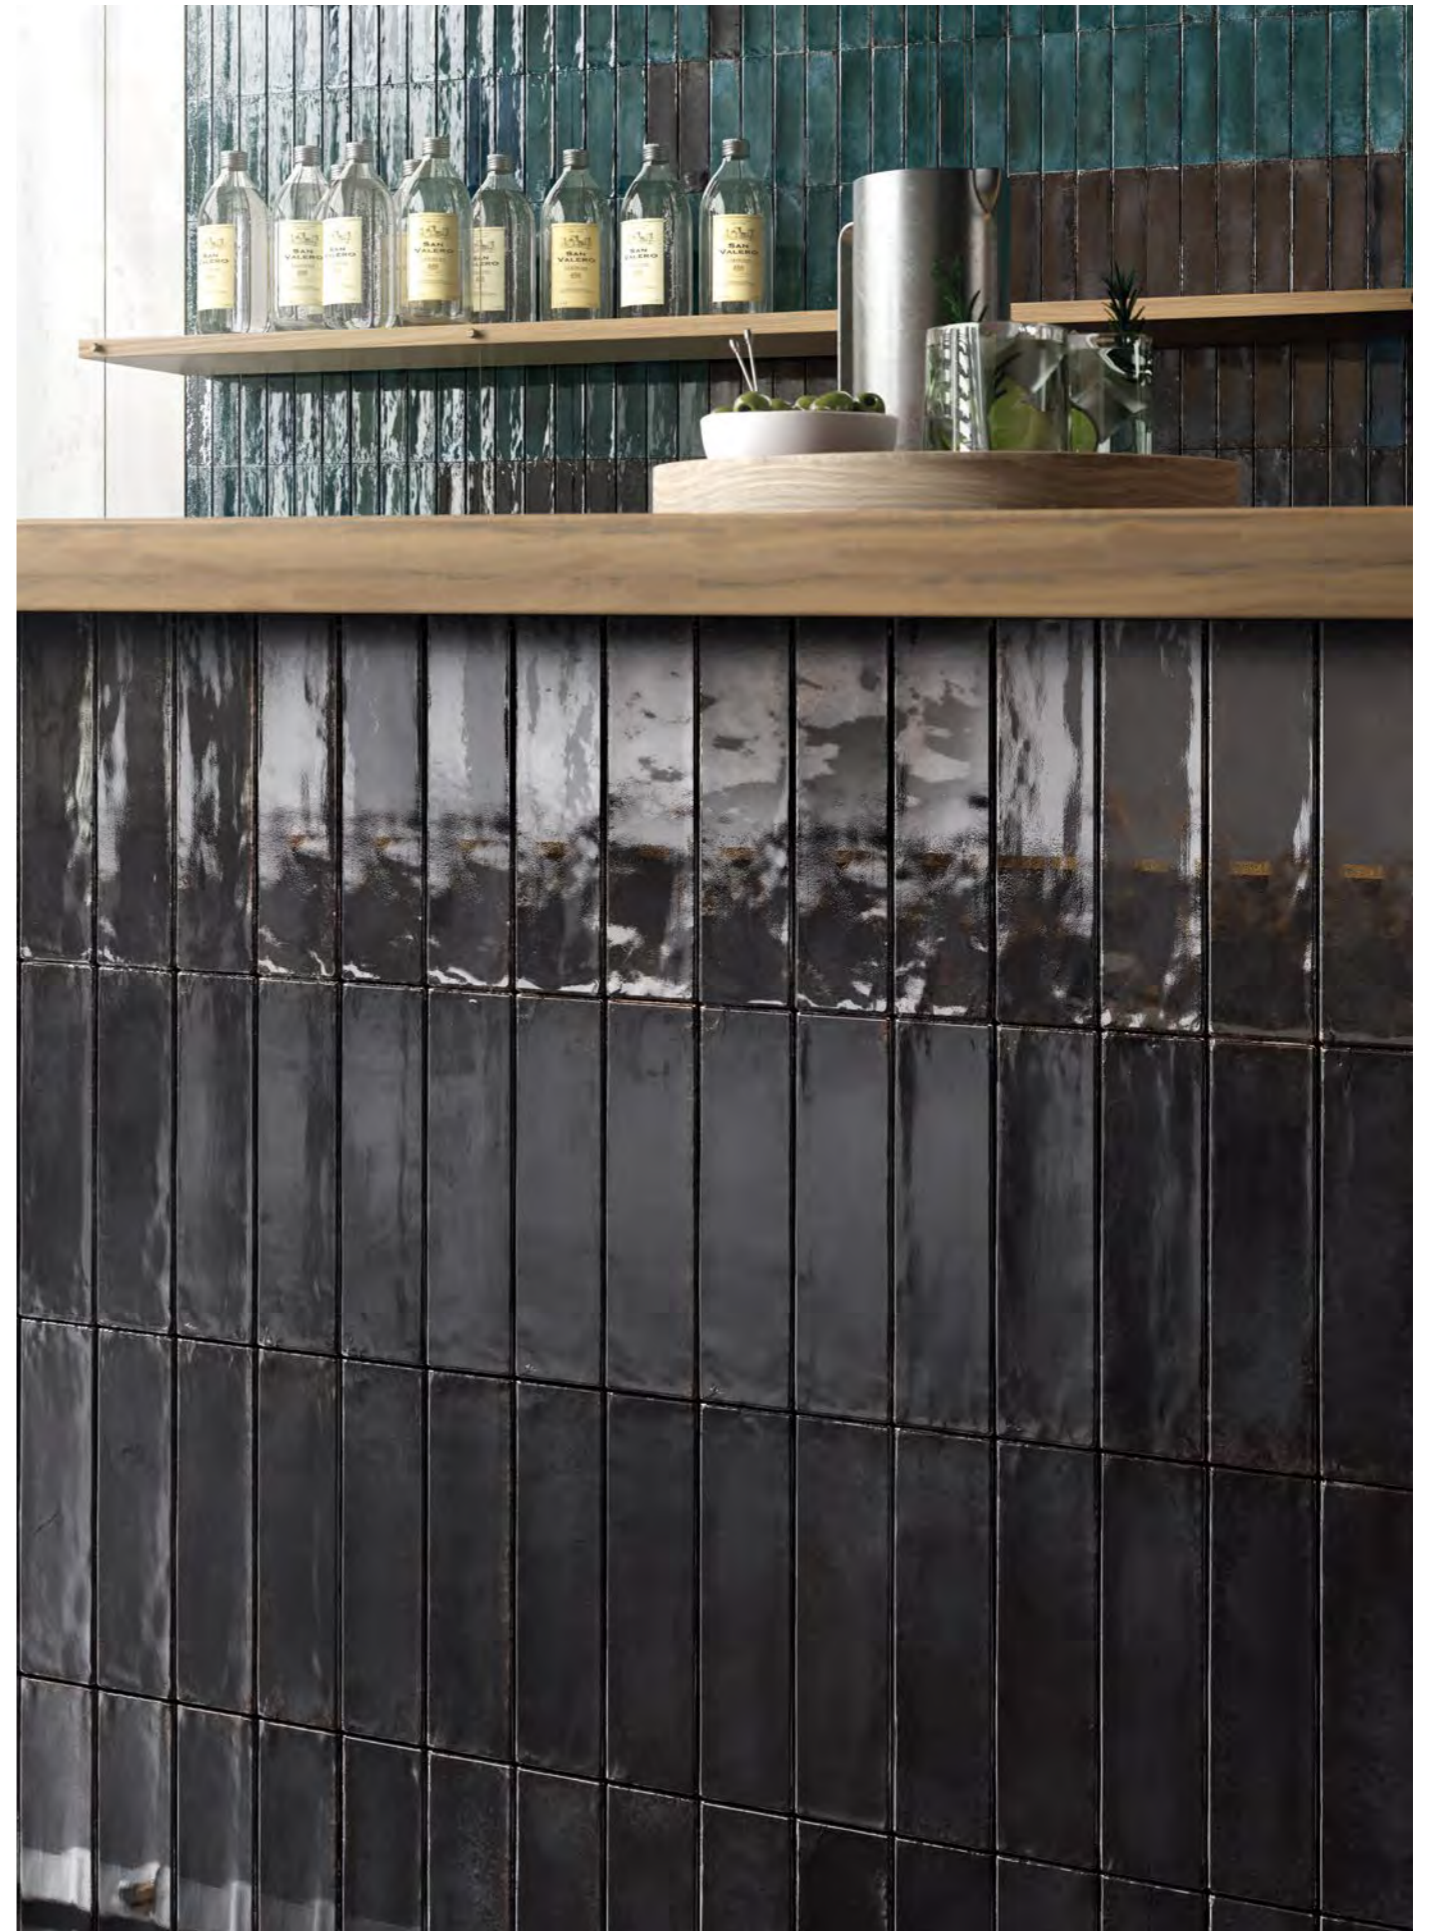

Metalbrick
Black Lux - Blue Lux
Green Lux - Grey Lux
6x24 - 2³/₈" x 9⁷/₁₆"