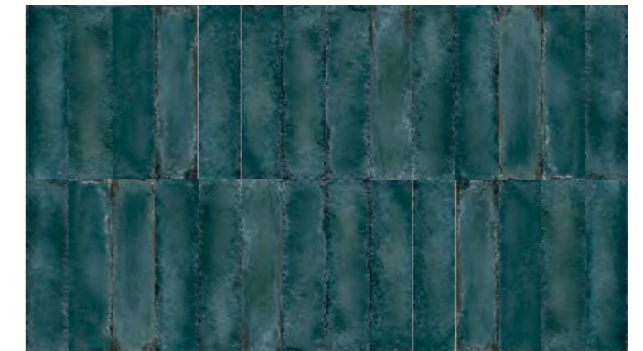

EJA5 Green Lux ● T29
85 patterns