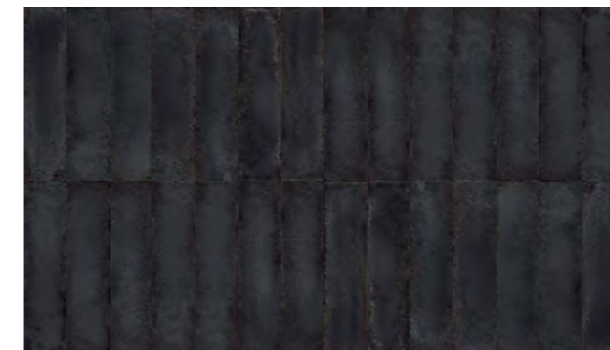

EJA7 Black Lux ● T29
88 patterns